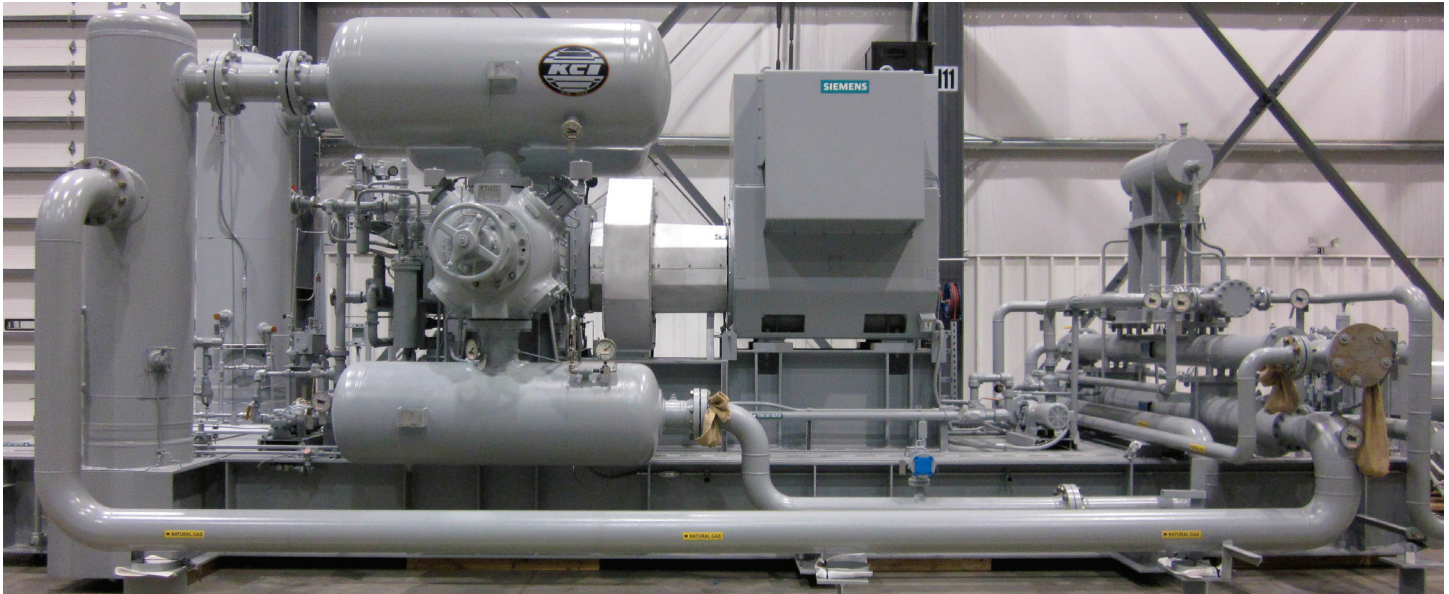

# SUPERIOR W72 COMPRESSOR

## Superior W72 Compressor For Sale

Compressor Make and Model	Superior W72
Compressor Condition	Refurbished
Suction Pressure PSI	29
Discharge Pressure PSI	385
Flow MMSCFD	6.54
Unit Count	1
Motor Make and Model	Siemens 302358
Motor HP	1,250
Voltage	4,160
Frequency Hz	60
Stages	2
Throws	2
Stroke	7"
Cylinders	12.5", 20"
Aftercooler	Tube and Shell
Intercooler	Tube and Shell
Cooler Location	Unit Mounted
Control Panel	New PLC, Remote